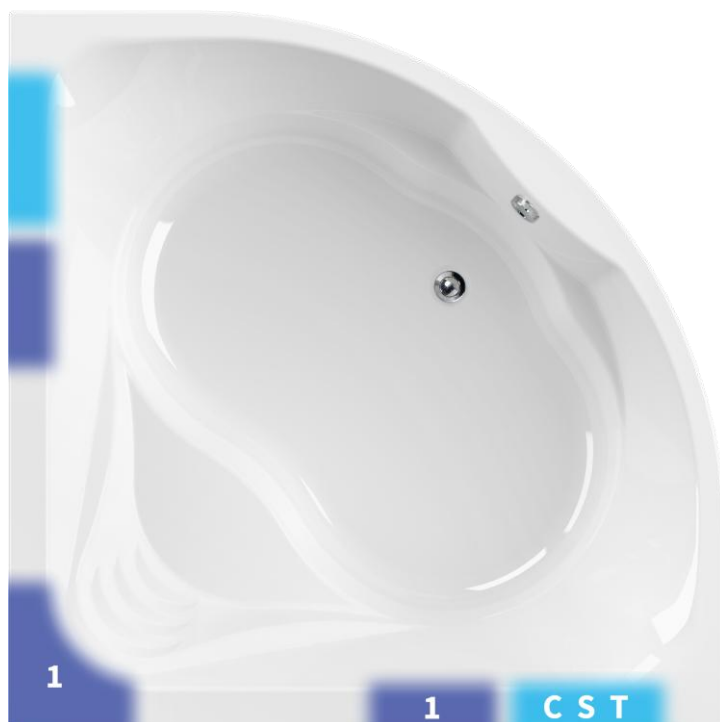

Cetina

Ambasador

Legenda • Legend

C – Cristina

S – Surf

T – Tecno

1 – izljev spout