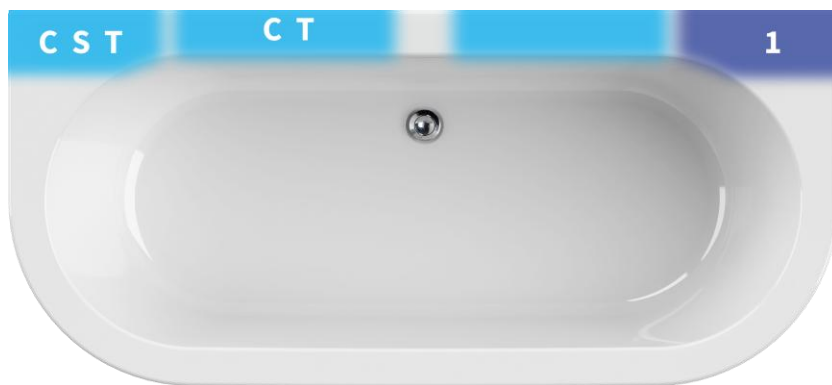

*Mixer and shower positions are marked in **light blue**, and spout positions are marked in **dark blue**. The positions of mixer with shower and spout are interchangeable.*

Pravokutne kade • Rectangular bathtubs

Fi Corner

Legenda • Legend

C – Cristina

S – Surf

T – Tecno

1 – izljev spout

Samostojeće kade i kade bez vidljivog spoja • Freestanding bathtubs & seamless bathtubs

Metauro Free Wall

Metauro Free Corner

Slim Central

Legenda • Legend

C – Cristina

S – Surf

T – Tecno

1 – izljev spout

Slim Wall