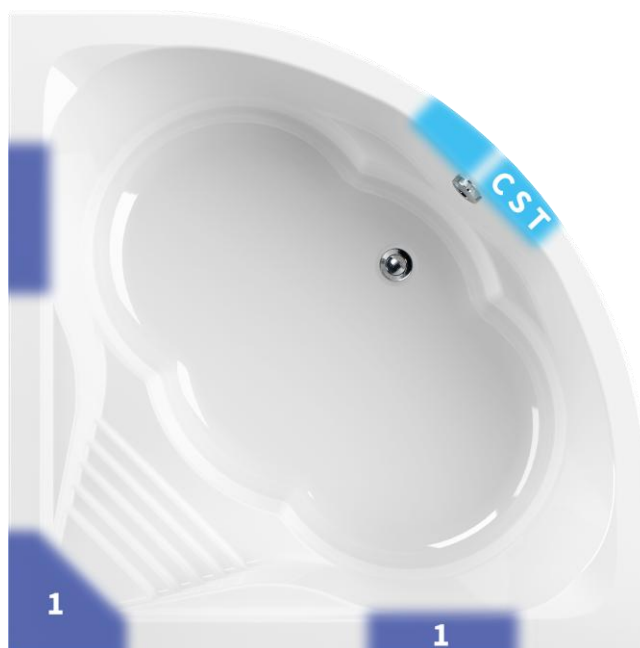

Svijetloplavom bojom označene su pozicije za miješalicu i tuš, a **tamnoplavom** pozicije za izljev. Pozicije miješalice s tušem i izljeva moguće je obrnuti.

For most bathtub models it is possible to request factory-installed fittings consisting of a mixer, a shower, and a spout. Below you can check the positioning options for the factory-installed fittings.

*Mixer and shower positions are marked in **light blue**, and spout positions are marked in **dark blue**. The positions of mixer with shower and spout are interchangeable.*

Pravokutne kade • Rectangular bathtubs

1 – izljev spout

Regata

Iris

Korana 150, 160, 170, 180

Legenda • Legend

C – Cristina

S – Surf

T – Tecno

1 – izljev spout

Kutne kade • Corner bathtubs

Gloria

Canal Grande

Legenda • Legend

C – Cristina

S – Surf

T – Tecno